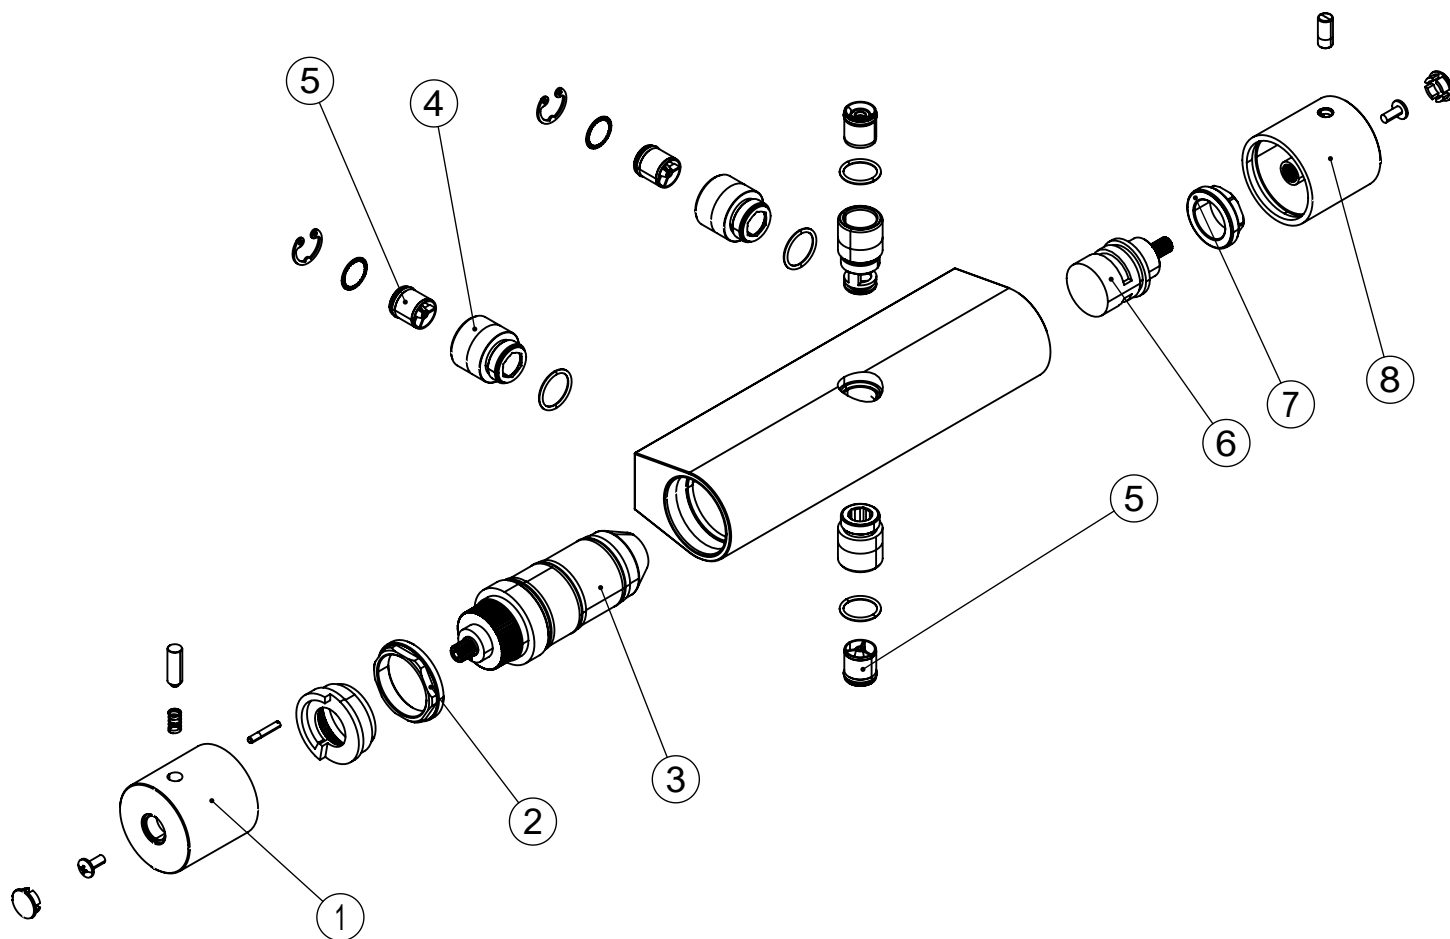

Tapwell

EVM169-160-Exploded Drawing

DRAWING#	ARTICLE NAME	ARTICLE NUMBER	DESCRIPTION
1	ZMAN503	9419236	Thermostat lever
2	ZGHI503	9422633	Fixation nut
3	ZVIT555	9427626	Thermostatic cartridge
4	ZACC501	9424170	Flow connection
5	Backventil EVM	9420598	Check valve
6	ZVIT528	9418887	Ceramic cartridge
7	ZGHI502	9425592	Fixation nut
8	ZMAN505	9419246	Waterflow lever